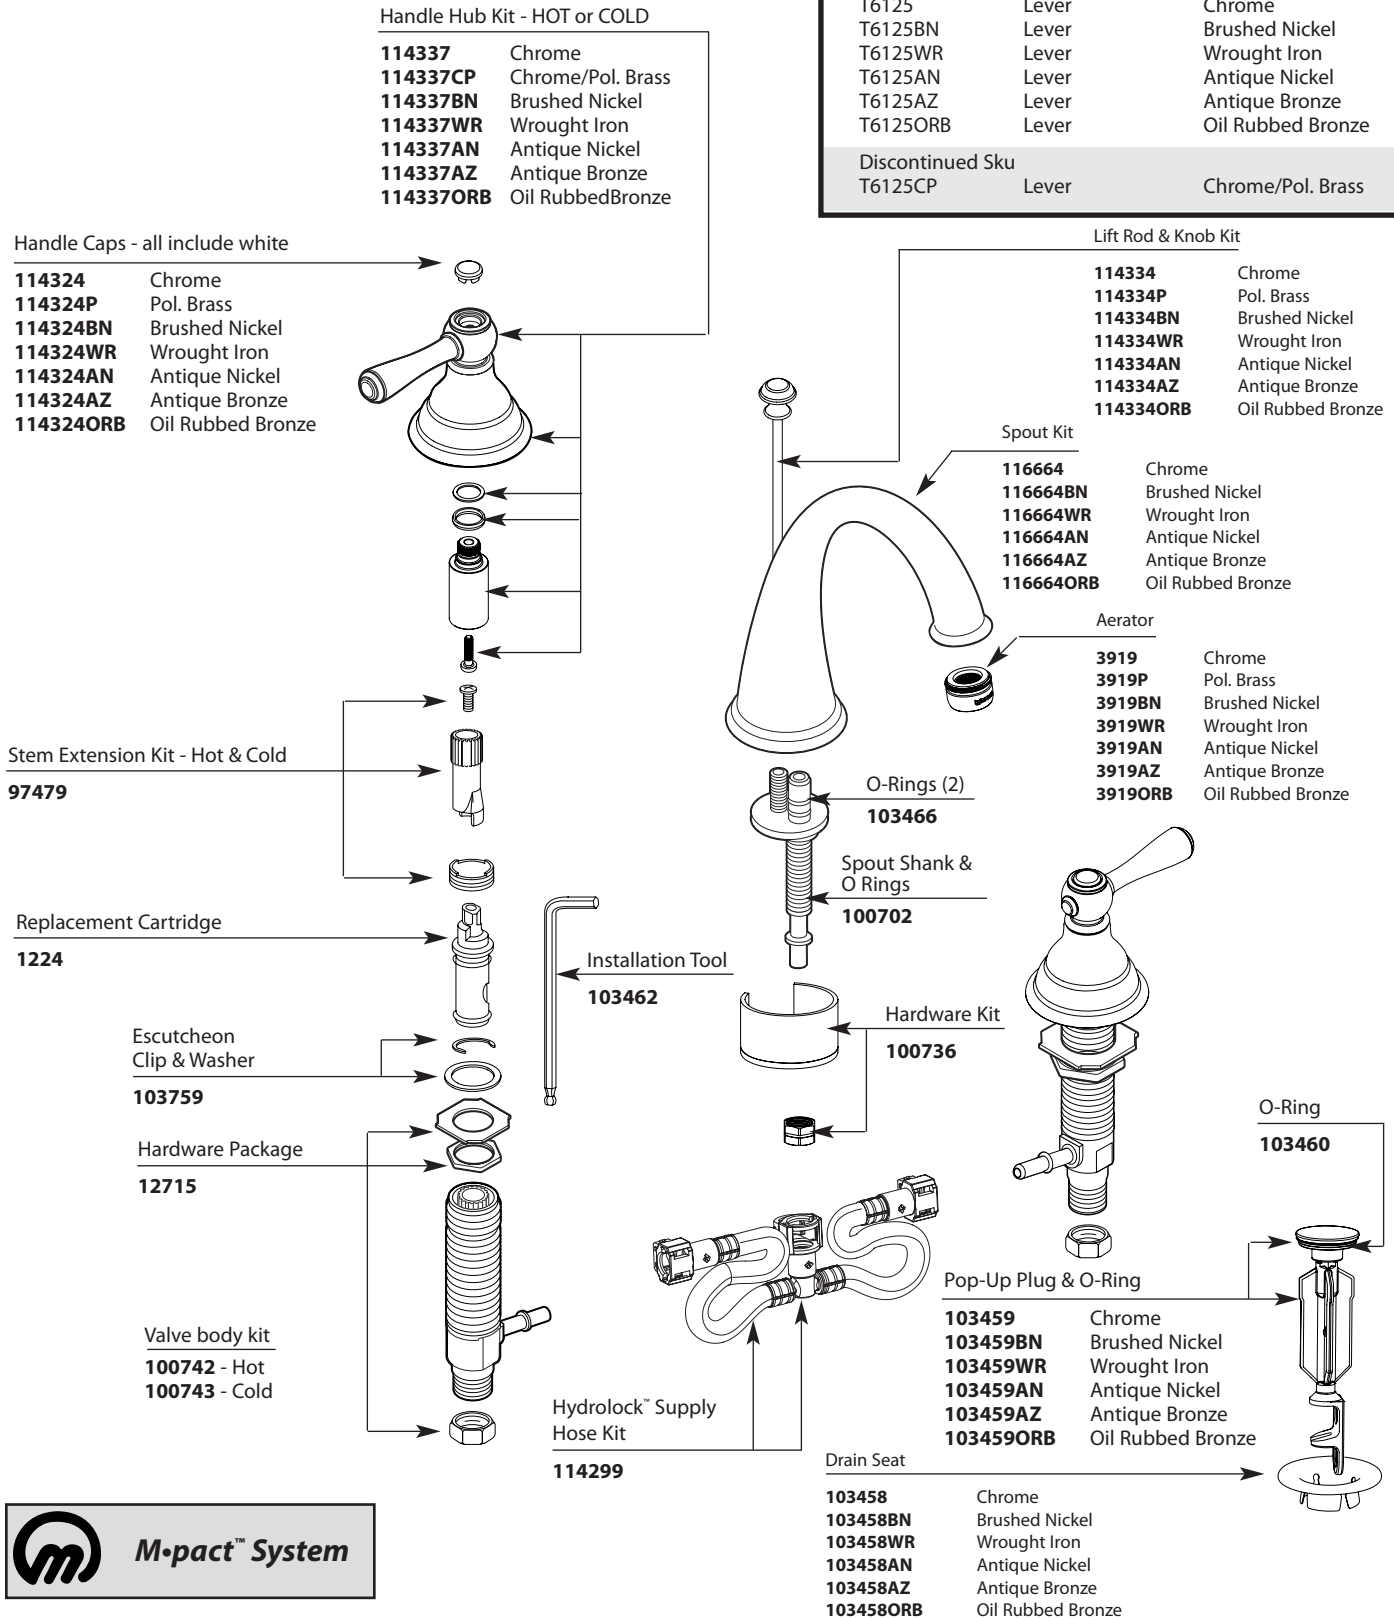

Buy it for looks. Buy it for life.®

■ Order by Part Number

# Illustrated Parts

KINGSLEY™		
Two-Handle Lavatory Faucet Trim		
MODEL	HANDLE	FINISH
T6125	Lever	Chrome
T6125BN	Lever	Brushed Nickel
T6125WR	Lever	Wrought Iron
T6125AN	Lever	Antique Nickel
T6125AZ	Lever	Antique Bronze
T6125ORB	Lever	Oil Rubbed Bronze
Discontinued Sku		
T6125CP	Lever	Chrome/Pol. Brass